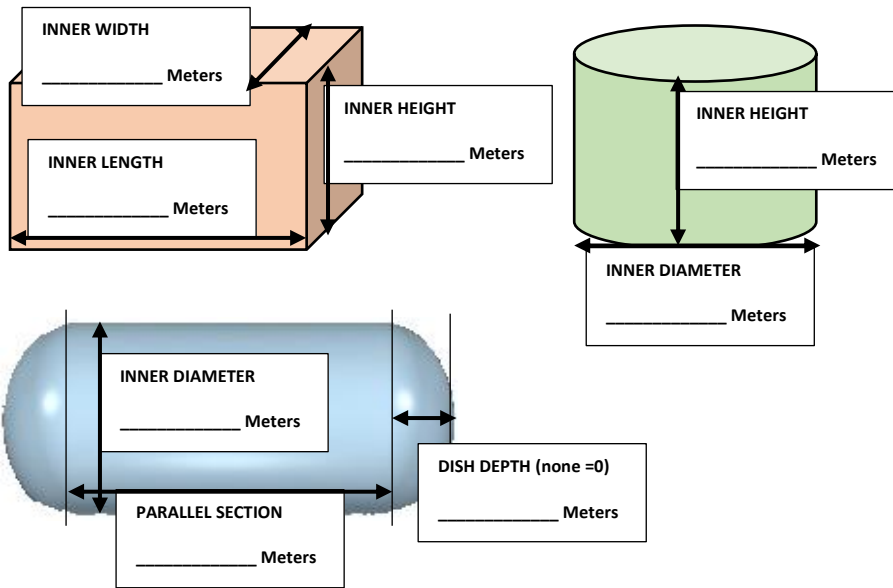

## C2020-Z2000 Tank Gauge Set-up information.

Order Reference No

OLE Customer

QTY

Product SG		
Diesel	0.835	<input type="checkbox"/>
GasOil	0.84	<input type="checkbox"/>
Petrol	0.737	<input type="checkbox"/>
Kerosene	0.81	<input type="checkbox"/>
AdBlue	1.09	<input type="checkbox"/>
Screen wash	1.04	<input type="checkbox"/>
OTHER <input type="text"/>		

Sensor Position in Tank "Offset" (in Sensor Screen Settings)

50 mm Up (+0.05M)  100 mm UP (+0.100 M)  from bottom of tank

Sensor SPAN setting =

High Alarm DEFAULT = 95% special =

Low Alarm DEFAULT = 0% Special =